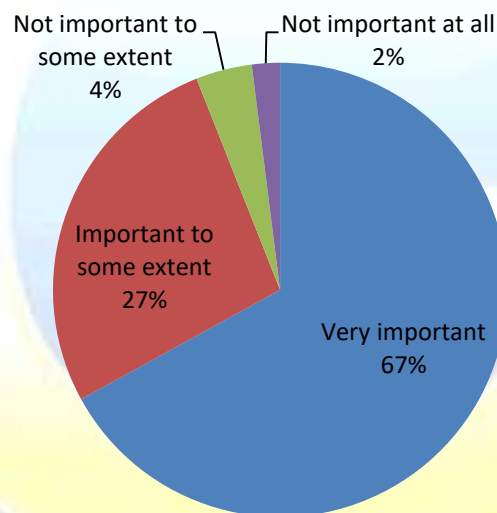

Opinion Poll
DEMOGRAPHICS
Census

Dominant majority of Pakistanis (94%) believe census is important for Pakistan. (GALLUP & GILANI PAKISTAN POLL)

Islamabad, May 22, 2017

According to a Gilani Research Foundation Survey carried out by Gallup & Gilani Pakistan, dominant majority of Pakistanis (94%) believe census is important for Pakistan.

A nationally representative sample of men and women from across the four provinces was asked, “Please tell to what extent is the census important for Pakistan?” In response to this question, 67% said very important, 27% said important to some extent, 4% said not important to some extent, while 2% said not important at all.

Question: “Please tell to what extent is the census important for Pakistan?”

Source: Gallup & Gilani Pakistan Poll
Field work conducted by Gallup & Gilani Pakistan, the Pakistani affiliate of Gallup International Association
(www.gallup-international.com; www.gallup.com.pk, www.gilanifoundation.com)

The study was released by Gilani Research Foundation and carried out by Gallup & Gilani Pakistan, the Pakistani affiliate of Gallup International. The recent survey was carried out among a sample of 1836 men and women in rural and urban areas of all four provinces of the country, during March 20 – March 27, 2017. Error margin is estimated to be approximately $\pm$ 2-3 per cent at 95% confidence level.