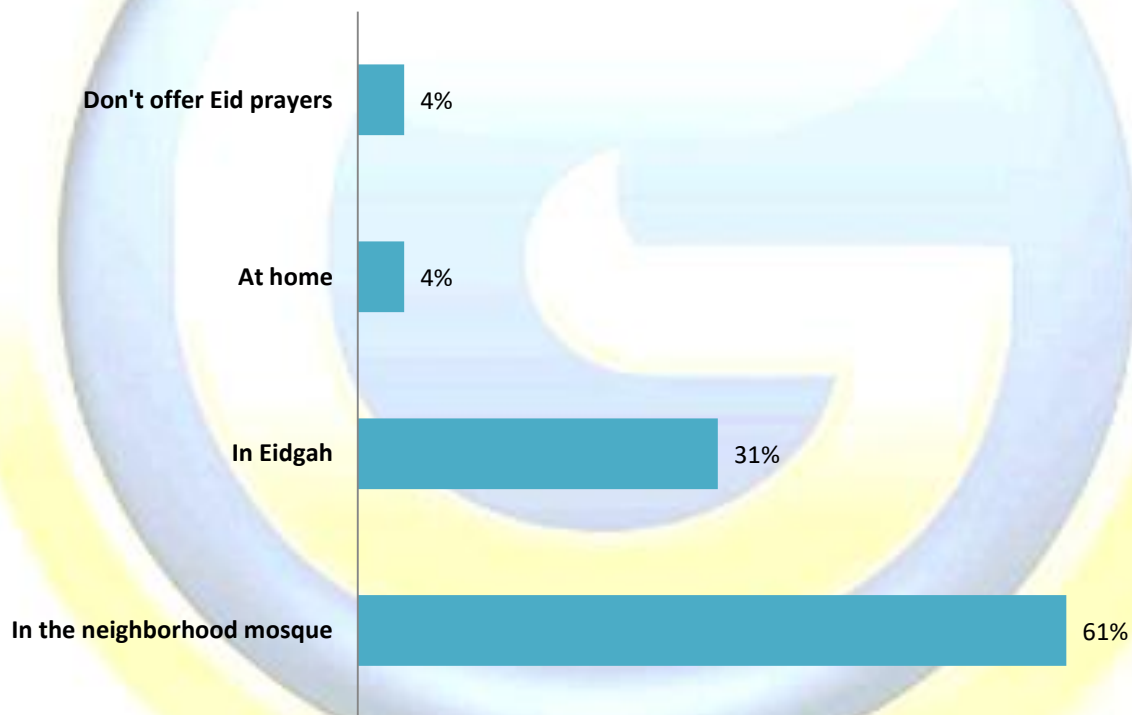

Opinion Poll

RELIGION

Eid: Azha, Fitr, Eid Milad un Nabi

Eid prayers: 3 in 5 Pakistani men say they offer Eid prayers in the neighborhood mosque; 31% cite Eidgah. (GALLUP & GILANI PAKISTAN POLL)

Islamabad, August 4, 2017

According to a Gilani Research Foundation Survey carried out by Gallup Pakistan, 3 in 5 Pakistani men say they offer Eid prayers in the neighborhood mosque; 31% cite Eidgah.

A nationally representative sample of men from across the four provinces was asked, “Where do you usually offer your Eid prayer?” In response to the question, 61% said they offered Eid prayers in the neighborhood mosque, 31% said at Eidgah, 4% said at home and 4% respondents did not offer Eid prayer.

Question: “Where do you usually offer your Eid prayer?”

Source: Gallup & Gilani Pakistan Poll

Field work conducted by Gallup & Gilani Pakistan, the Pakistani affiliate of Gallup International Association
www.gallup-international.com; www.gallup.com.pk; www.gilanifoundation.com

The study was released by Gilani Research Foundation and carried out by Gallup & Gilani Pakistan, the Pakistani affiliate of Gallup International. The recent survey was carried out among a sample of 869 men in rural and urban areas of all four provinces of the country, during July 03 - July 10, 2017. Error margin is estimated to be approximately $\pm$ 2-3 per cent at 95% confidence level.