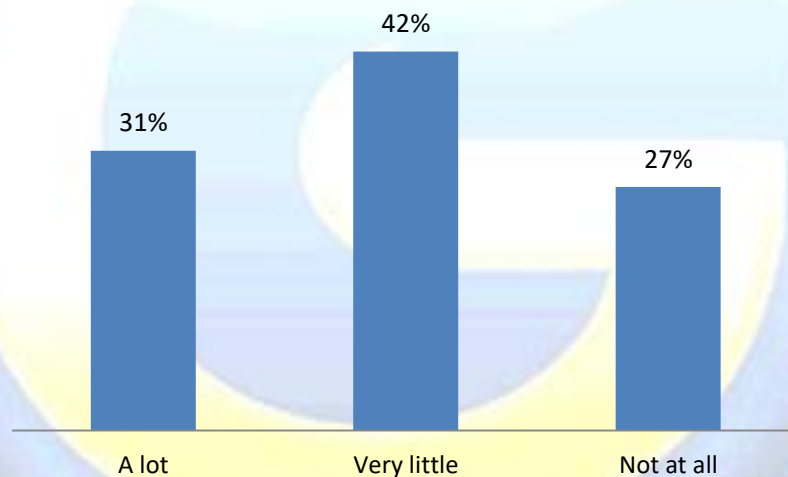

Opinion Poll
NATURAL RESOURCE
Water

**3 in 10 urban Pakistanis claim they faced serious difficulties with the water supply to their homes.
(GALLUP & GILANI PAKISTAN POLL)**

Islamabad, October 13, 2017

According to a Gilani Research Foundation Survey carried out by Gallup & Gilani Pakistan, 3 in 10 urban Pakistanis claim they faced serious difficulties with the water supply to their homes.

A nationally representative sample of urban men and women from across the four provinces was asked, “As you know there has been a shortage of water in the country for a while now, how serious is the problem of water supply for your domestic use?” In response to this question, 31% said a lot, 42% said very little and 27% said not at all.

Question: “As you know there has been a shortage of water in the country for a while now, how serious is the problem of water supply for your domestic use?”

Source: Gallup & Gilani Pakistan Poll

Field work conducted by Gallup & Gilani Pakistan, the Pakistani affiliate of Gallup International Association
(www.gallup-international.com; www.gallup.com.pk, www.gilanifoundation.com)

The study was released by Gilani Research Foundation and carried out by Gallup & Gilani Pakistan, the Pakistani affiliate of Gallup International. The recent survey was carried out among a sample of 1245 men and women in the urban areas of all four provinces of the country, September 18 - September 25, 2017. Error margin is estimated to be approximately $\pm 2-3$ per cent at 95% confidence level.