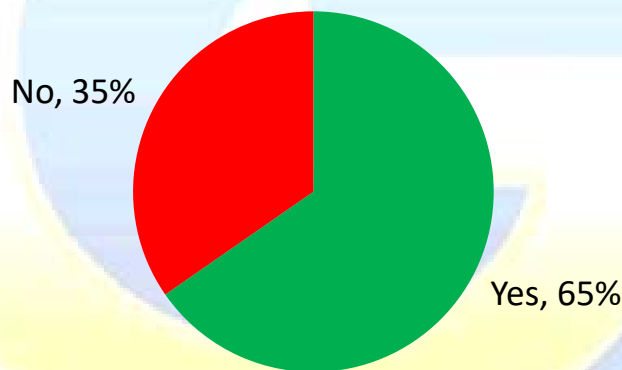

Opinion Poll
Miscellaneous

65% of Pakistanis have planted a tree/plant in the past year: Gallup & Gilani Pakistan

(Islamabad), September 30, 2021

According to a survey conducted by Gallup & Gilani Pakistan, 65% of Pakistanis have planted a tree/plant in the last year.

A nationally representative sample of adult men and women from across the four provinces was asked the following question, “*Please indicate if you have planted any trees / plants in the last one year?*” In response to this question, 65% said yes while 35% said no.

Question: “Please indicate if you have planted any trees / plants in the last one year?”

All Pakistan

Source: Gallup & Gilani Pakistan
(www.gallup-international.com; www.gallup.com.pk, www.gilanifoundation.com)