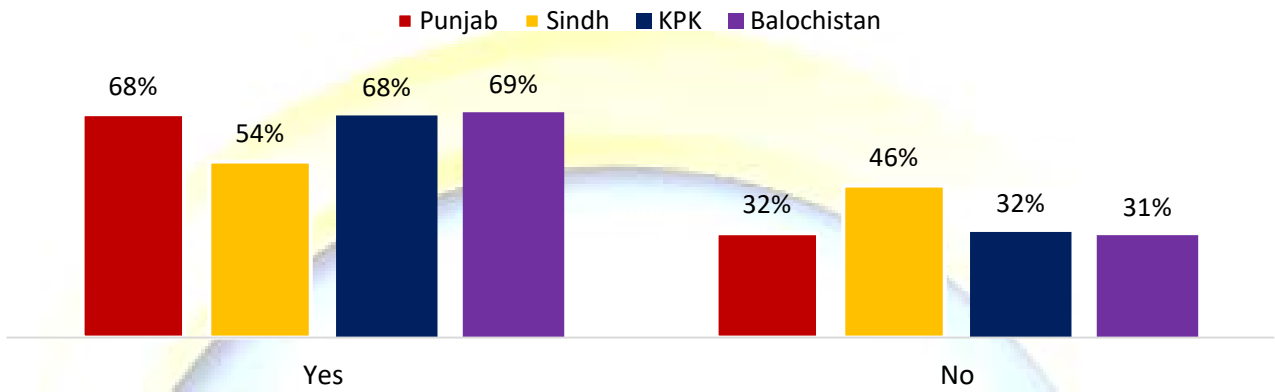

Question: “Please indicate if you have planted any trees / plants in the last one year?”

All Pakistan

Source: Gallup & Gilani Pakistan
(www.gallup-international.com; www.gallup.com.pk, www.gilanifoundation.com)

Provincial Breakdown

68% from Punjab, 54% from Sindh, 68% from KPK and 69% from Balochistan have planted a tree or plant in the past year.

Provincial Breakdown

The study was released by Gilani Research Foundation and carried out by Gallup & Gilani Pakistan, the Pakistani affiliate of Gallup International. The recent survey was carried out among a sample of 1418 men and women in urban and rural areas of all four provinces of the country, during August 13, 2021 – September 05, 2021. The error margin is estimated to be approximately $\pm 2-3$ percent at the 95% confidence level. The methodology used for data collection was CATI.