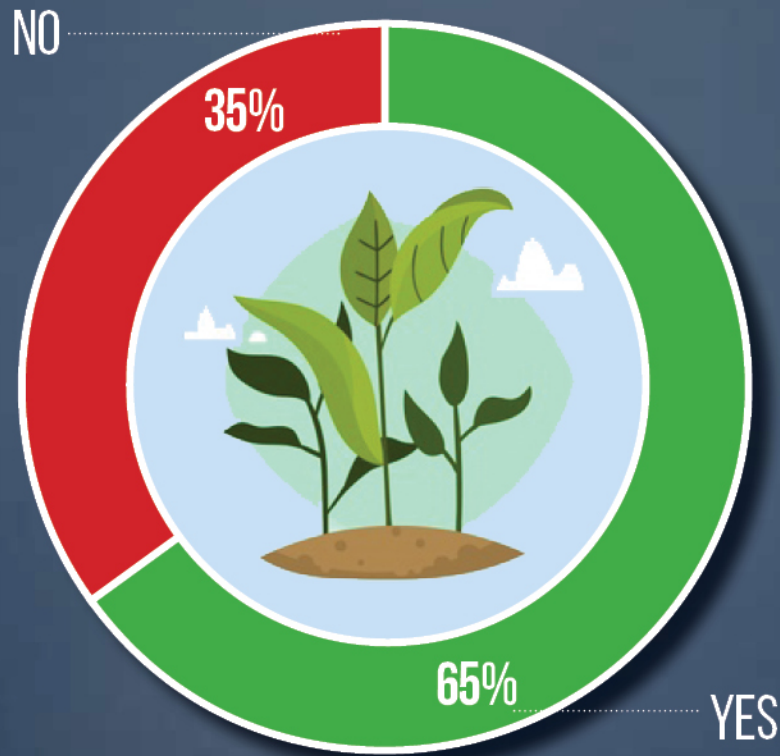

30 September, 2021

**65% OF PAKISTANIS HAVE PLANTED A TREE/PLANT IN THE PAST YEAR:
GALLUP & GILANI PAKISTAN**

تقریباً 65% پاکستانیوں کے مطابق انہوں نے پچھلے ایک سال میں درخت / پودا لگایا ہے

Please indicate if you have planted any trees / plants in the last one year?

Opinion Poll
Miscellaneous

65% of Pakistanis have planted a tree/plant in the past year: Gallup & Gilani Pakistan

(Islamabad), September 30, 2021

According to a survey conducted by Gallup & Gilani Pakistan, 65% of Pakistanis have planted a tree/plant in the last year.

A nationally representative sample of adult men and women from across the four provinces was asked the following question, “*Please indicate if you have planted any trees / plants in the last one year?*” In response to this question, 65% said yes while 35% said no.