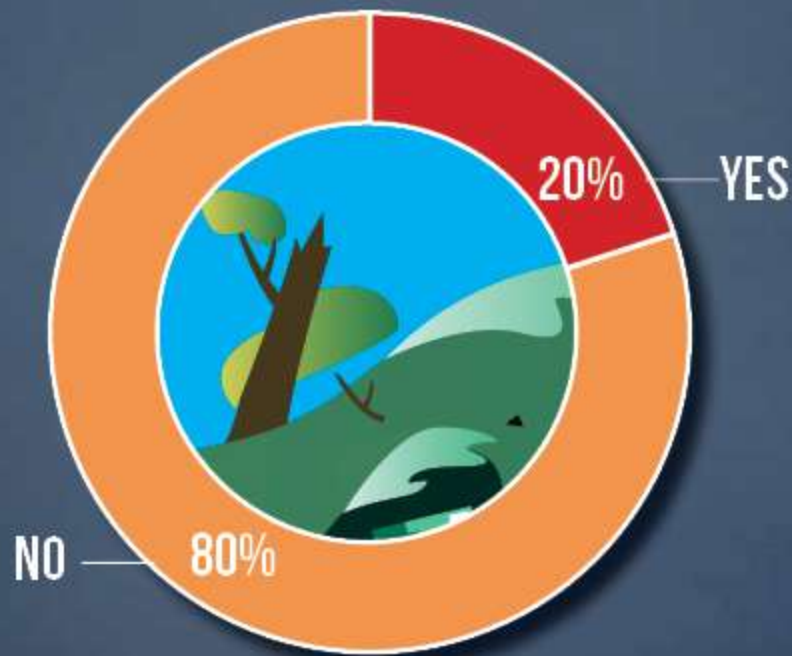

3rd October, 2022

**1 IN 5 PAKISTANIS CLAIM THEIR HOUSE HAS BEEN PREVIOUSLY FLOODED:
GALLUP & GILANI PAKISTAN**

ہر 5 میں سے 1 پاکستانی کا دعویٰ ہے کہ اُن کے گھر میں پہلے بھی سیلاب آیا ہے

Question: "Has your house ever been flooded before?"

PRESS RELEASE

(Also emailed*/faxed separately)

Opinion Poll Miscellaneous Climate

1 in 5 Pakistanis claim their house has been previously flooded.: Gallup & Gilani Pakistan

(Islamabad), October 3rd, 2022

According to a survey conducted by Gallup & Gilani Pakistan, 1 in 5 Pakistanis claim their house has been previously flooded.

A nationally representative sample of adult men and women from across the country was asked the following question, "Has your house ever been flooded before?" 20% of the people responded, 'Yes' while 80% said 'No.' Amongst the people whose house had been flooded before, 26% were from KPK, 26% were from Sindh, 20% belonged to Balochistan and 15% were from Punjab.