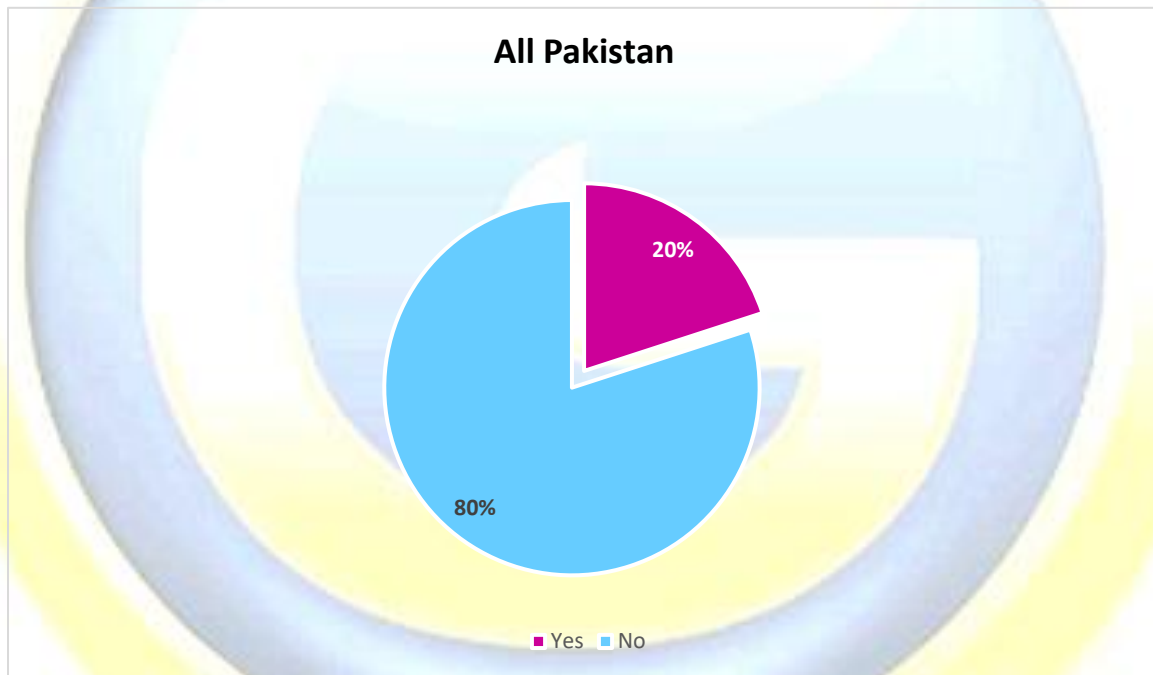

PRESS RELEASE

(Also emailed*/faxed separately)

Opinion Poll Miscellaneous Climate

1 in 5 Pakistanis claim their house has been previously flooded.: Gallup & Gilani Pakistan

(Islamabad), October 3rd, 2022

According to a survey conducted by Gallup & Gilani Pakistan, 1 in 5 Pakistanis claim their house has been previously flooded.

A nationally representative sample of adult men and women from across the country was asked the following question, "Has your house ever been flooded before?" 20% of the people responded, 'Yes' while 80% said 'No.' Amongst the people whose house had been flooded before, 26% were from KPK, 26% were from Sindh, 20% belonged to Balochistan and 15% were from Punjab.

Question: "Has your house ever been flooded before?"

Source: Gallup & Gilani Pakistan
(www.gallup-international.com; www.gallup.com.pk, www.gilanifoundation.com)

The study was released by Gilani Research Foundation and carried out by Gallup & Gilani Pakistan, the Pakistani affiliate of Gallup International. The recent survey was carried out among a sample of more than 991 men and women in urban and rural areas of all four provinces of the country, from September 01, 2022